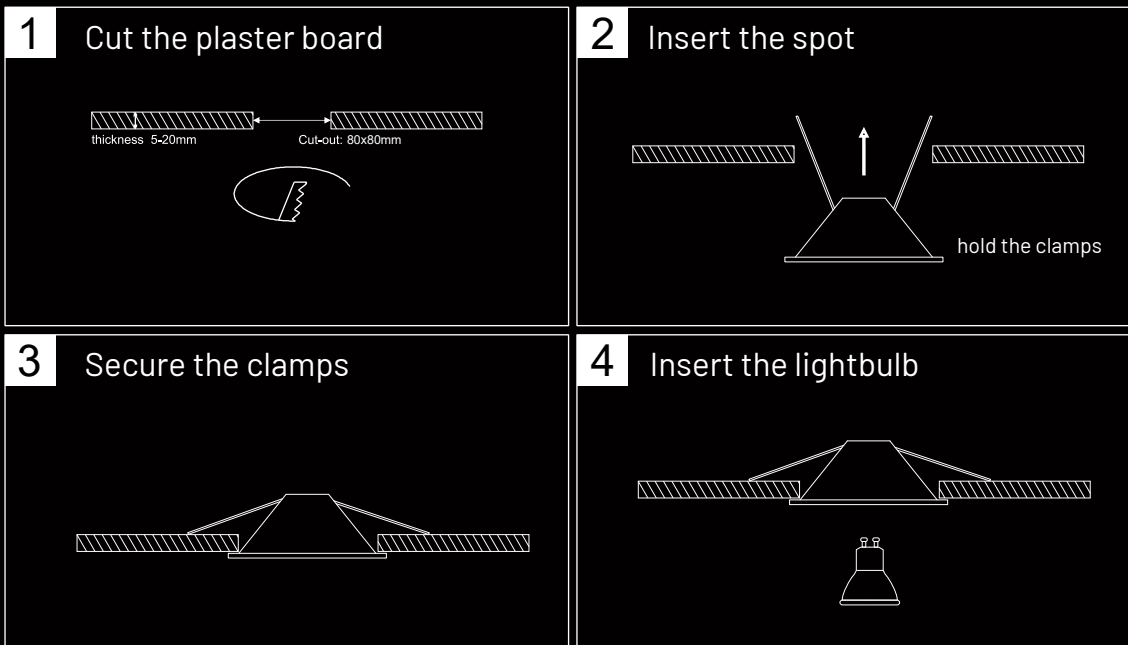

INSTRUCTIONS MANUAL

Thank you for selecting our product. To ensure safe and proper use, please carefully read the installation instructions before proceeding.

For installation, repair, or testing, we strongly recommend engaging a licensed professional electrician. Adhering to the provided guidelines is essential to prevent risks such as electrical shock, fire hazards, or accidental damage.

Important safety considerations:

- Do not install the lamp on ceilings that are weak or unstable.
- Avoid installation in areas with high heat, such as above stoves, near gas vents, exhaust outlets, or in spaces prone to moisture.

Your safety is our priority. Please follow the instructions diligently for optimal performance and peace of mind.