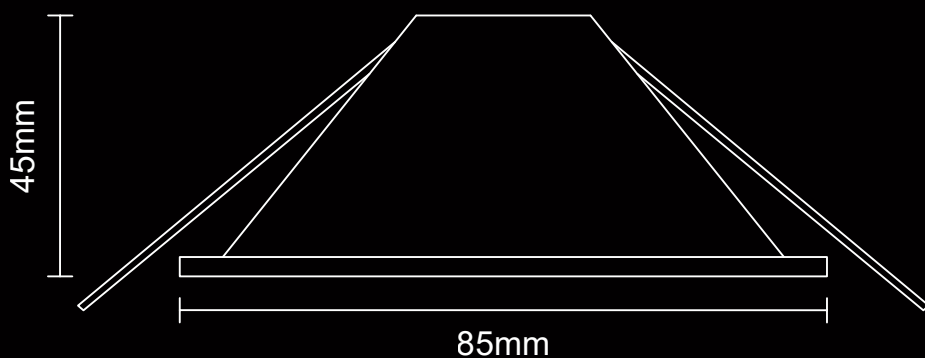

# EIKO

Color	<b>Black / Gold+Black / Black+White</b>
Material	<b>Aluminium+Plastic</b>
Power	<b>GU10 max 10W (not included)</b>
IP rate	<b>IP20</b>
Sizes	<b>85*85*H45mm</b>
Cut-out	<b>80*80mm</b>
Mounting type	<b>Recessed</b>