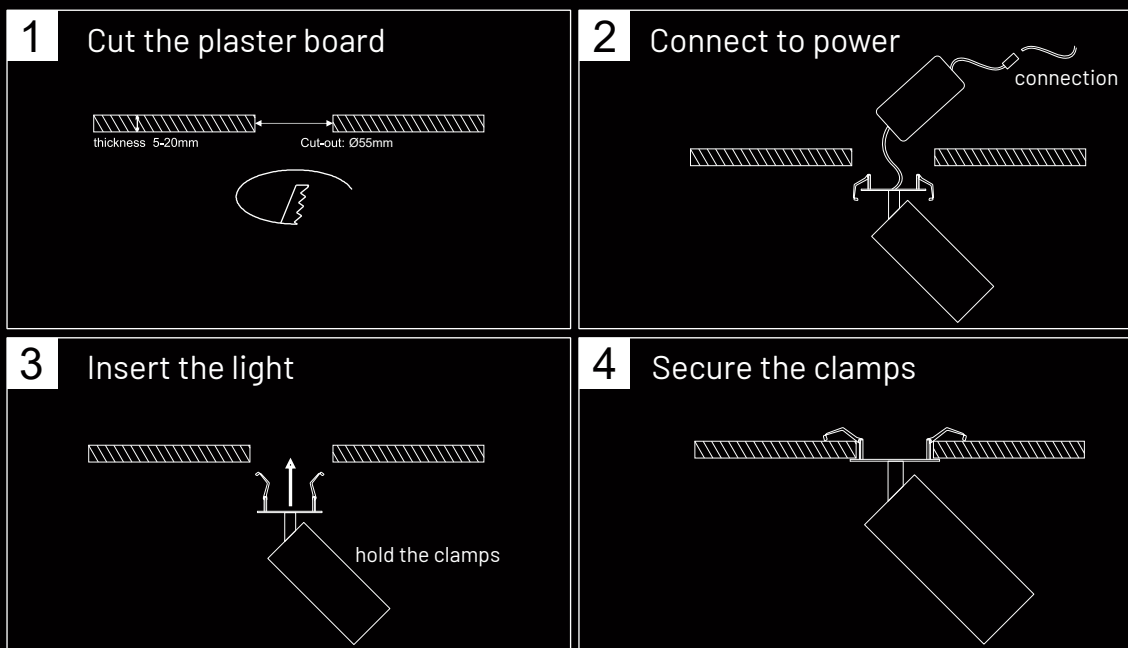

INSTRUCTIONS MANUAL

Thank you for selecting our product. To ensure safe and proper use, please carefully read the installation instructions before proceeding.

For installation, repair, or testing, we strongly recommend engaging a licensed professional electrician. Adhering to the provided guidelines is essential to prevent risks such as electrical shock, fire hazards, or accidental damage.

Important safety considerations:

- Do not install the lamp on ceilings that are weak or unstable.
- Avoid installation in areas with high heat, such as above stoves, near gas vents, exhaust outlets, or in spaces prone to moisture.

Your safety is our priority. Please follow the instructions diligently for optimal performance and peace of mind.