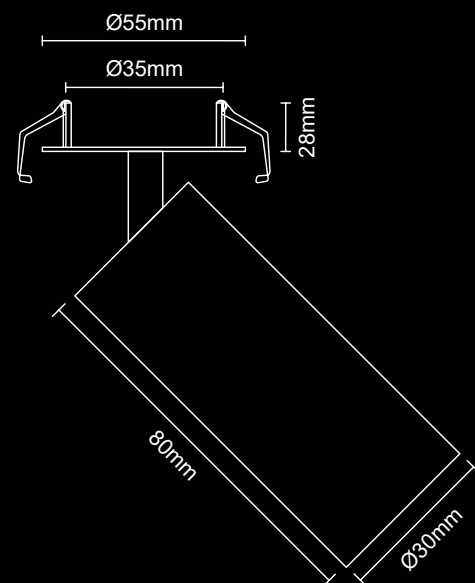

# TICKS

Color	Black / White / Gold
Material	Aluminium
Power	5W
Lumen	300lm
Beam Angle	36°
CRI	≥90
UGR	<16
CCT	3000k
IP rate	IP40
Driver	Default On-Off Upon request DALI / 0-10V / Zigbee
Sizes	Ø30*H80mm
Cut-out	Ø40mm
SDCM	<3
Mounting type	Recessed
Lamp type	LED COB
Input current	36V
LED	120mA 36V
Lifetime	50.000h
Blue light	RG1